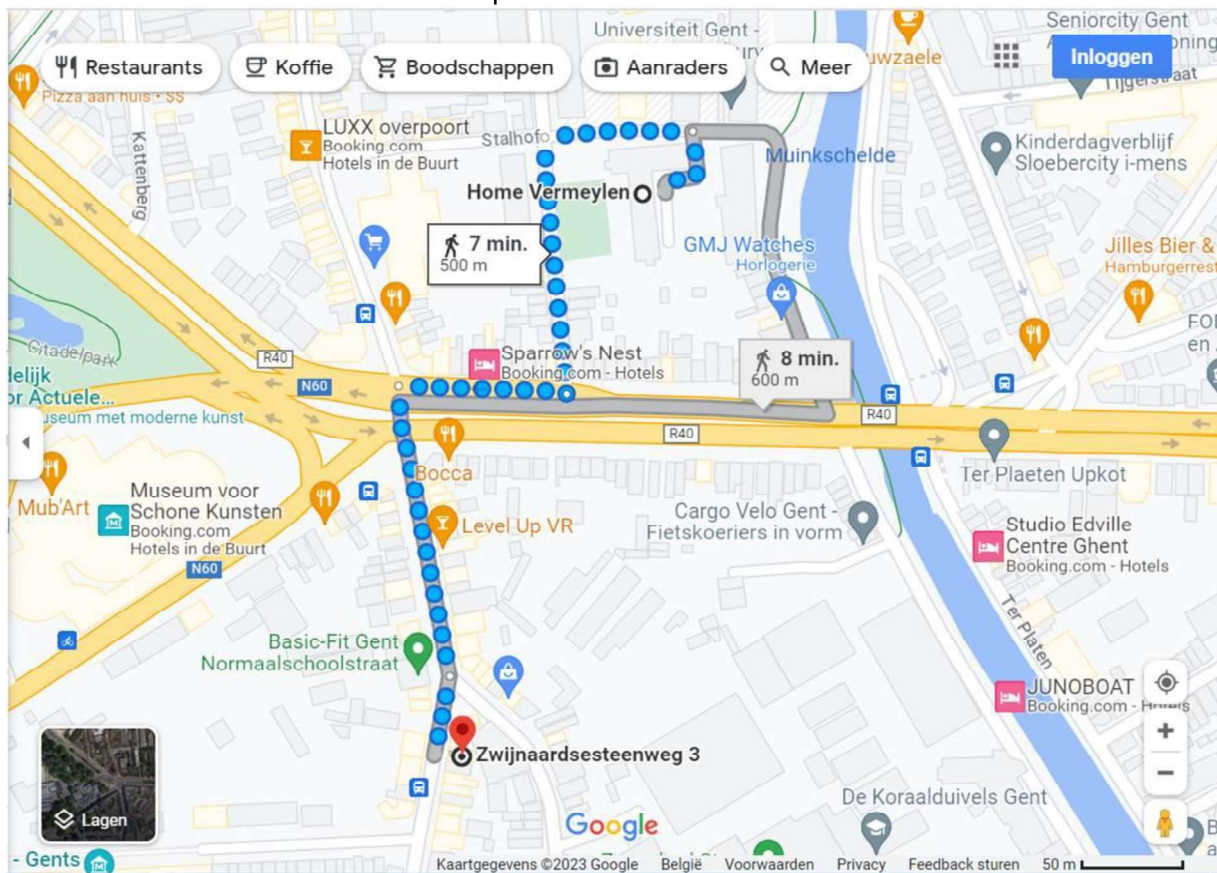

# SOME GENERAL INFORMATION

[Getting around in Ghent](#)

**Lyca mobile Sim-kaart:**

The nearest shop from UGent Home (Stalhof 6) is at

**Jaswal Comm V-Premium**

Zwijnaardssteenweg 3

Please ask to activate the card in the shop!

Google tool to find [directions](#)