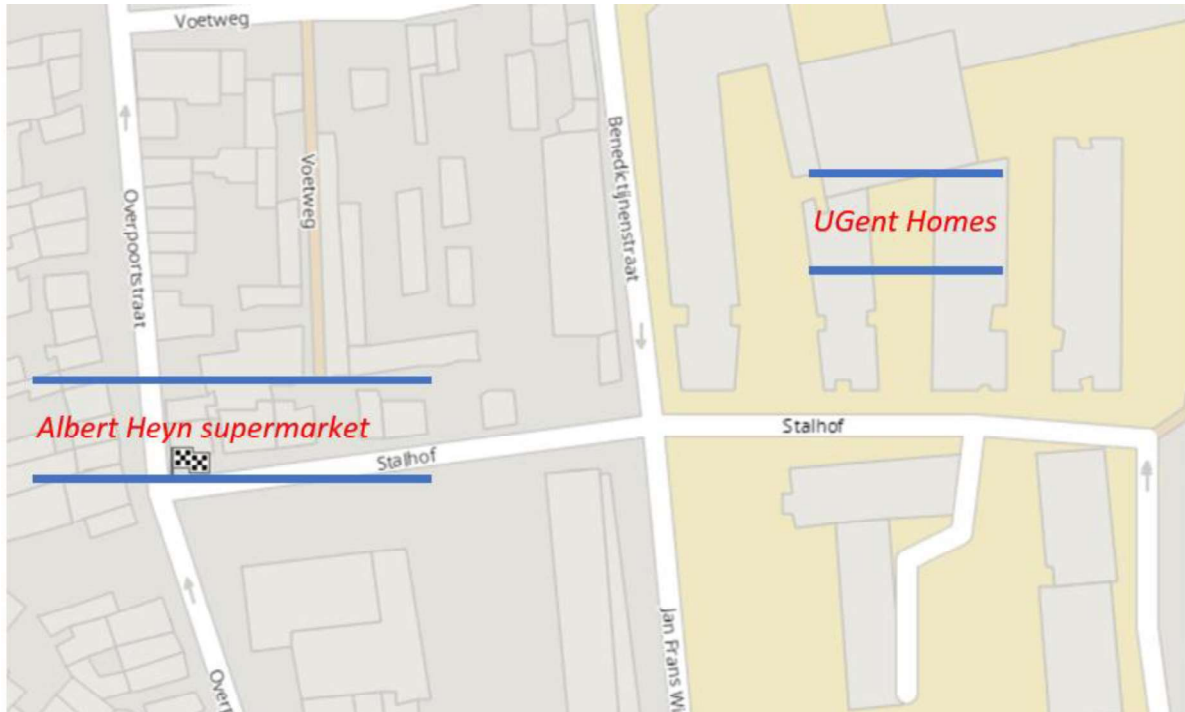

Cheapest shops in Ghent

For food:

- Aldi
- Albert Heijn (there is one very close to the UGent Home at the Overpoortstraat)

For clothes

- Primark, Langemunt 54, 9000 Gent
- H&M

Second hands, clothes, furniture, everything

- Kringloop

For all kinds of things

- Action

For all electronic devices

- <https://www.mediamarkt.be/fr/>

Student restaurant

In the Student restaurant you have an offer of different meals on a cheaper price, by showing your student card (you get it from your promotor).

The closest Student restaurant from the UGent Home, is restaurant 'De Brug'.

Check: <https://www.ugent.be/en/facilities/restaurants/overview.htm>

De Brug: <https://www.ugent.be/en/facilities/restaurants/overviewrestaurants/restodebrug.htm>

Cycling

The car-free city centre is tailor-made for the pedestrian and the cyclist.

[Bicycle rent and repair](#)